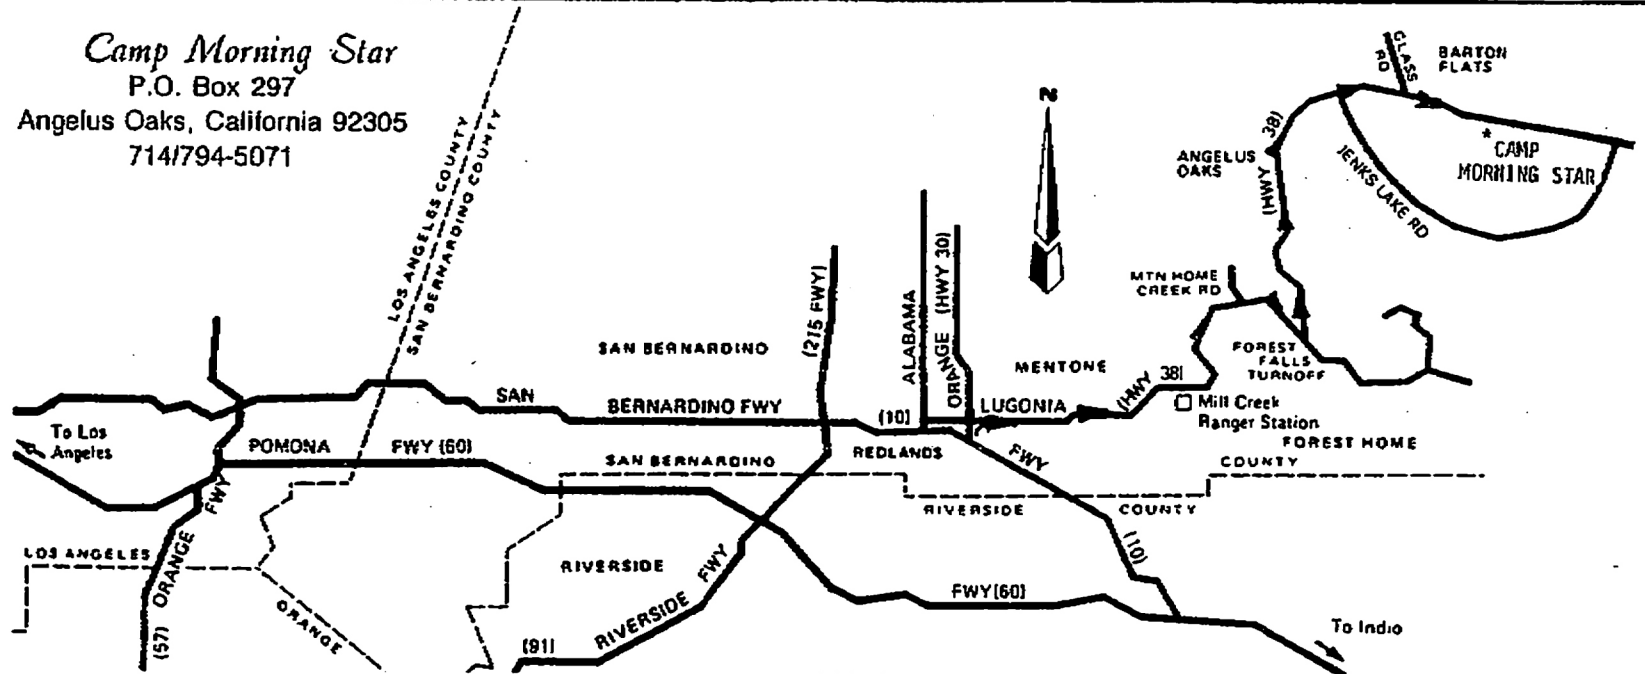

MAP & DIRECTIONS TO CAMP MORNING STAR

Camp Morning Star
P.O. Box 297
Angelus Oaks, California 92305
714/794-5071

Take Interstate 10 to Orange Street Downtown in Redlands; go north on Orange Street to LUGONIA which is State Highway 38; turn right (East) on Lugonia and follow State Highway 38 signs 28 miles to Barton Flats Recreation Area. CAMP MORNING STAR is just past the San Gorgonio public campground sign. After you see the San Gorgonio Campground sign on the left (North) side of Highway 38, look for the Camp Morning Star sign on the right side of the Highway.